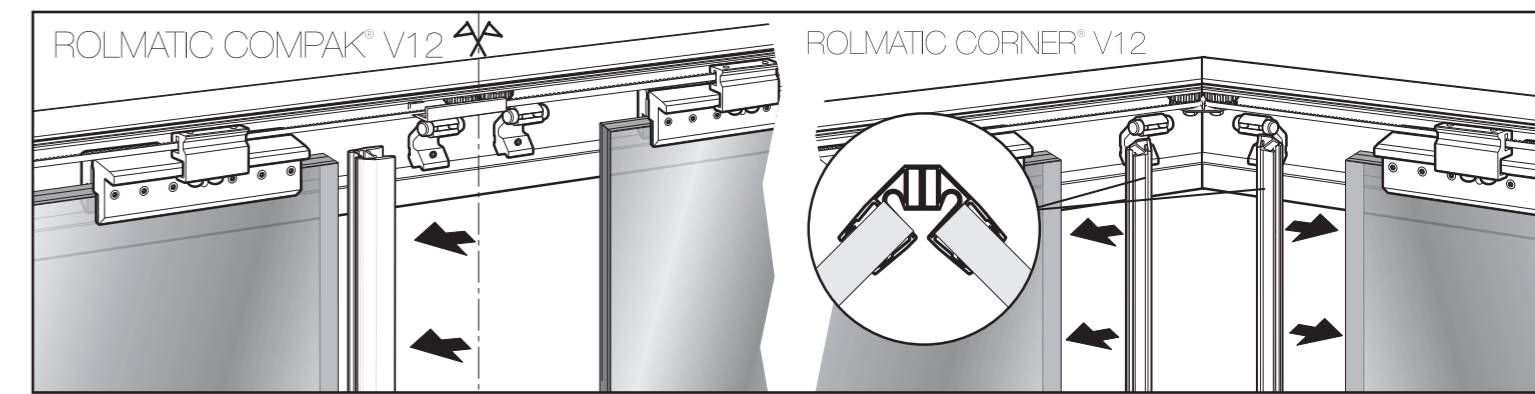

C ROLMATIC COMPAK® V12 - ROLMATIC CORNER® V12