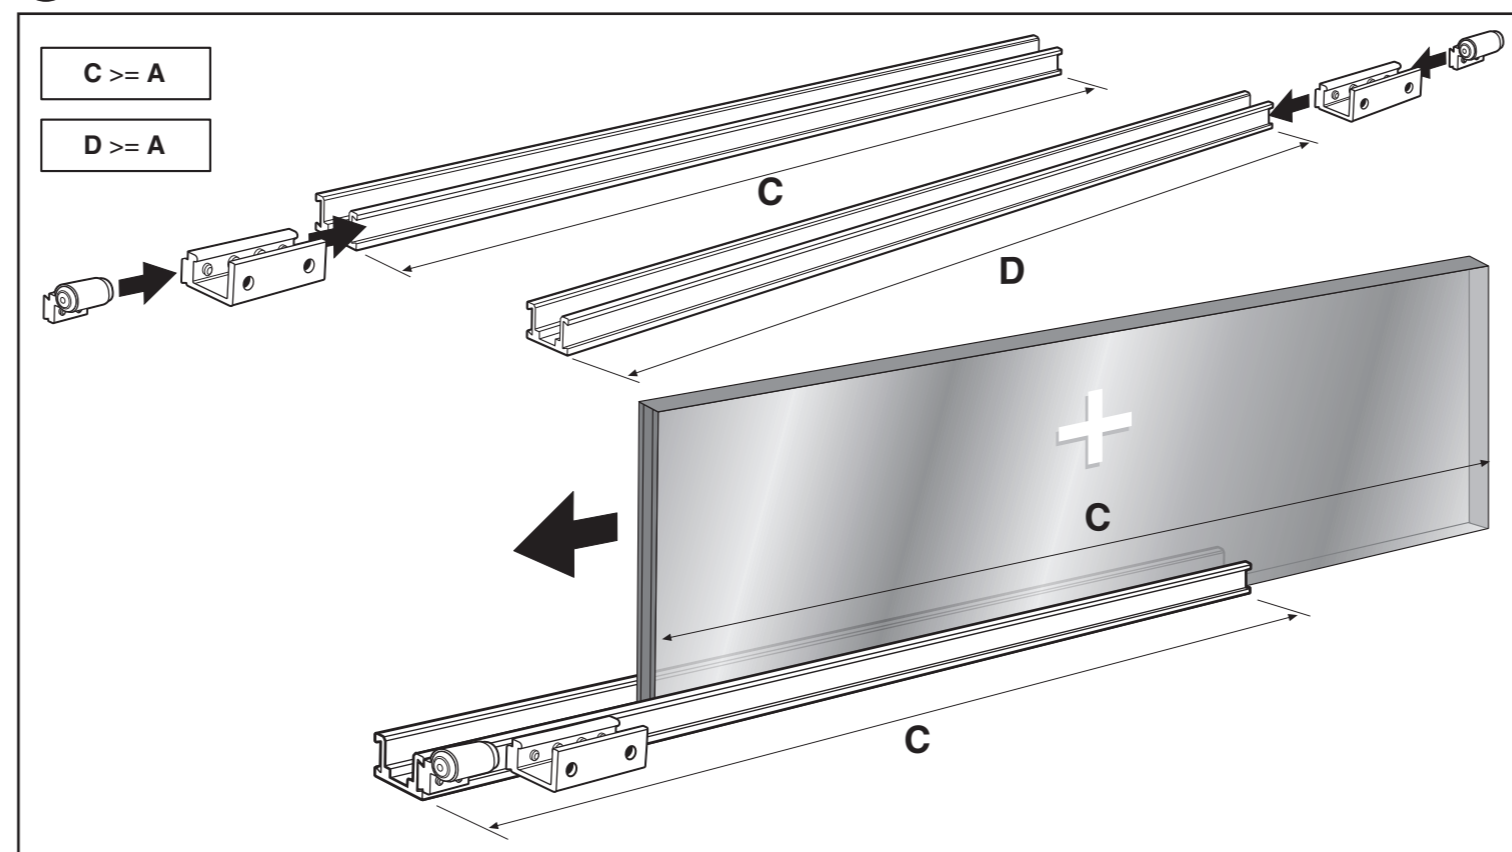

B ROLMATIC COMPAK® V12 - ROLMATIC CORNER® V12

GAMA	Pf	A	V1
G1	3.000 mm 9' 10 1/8"	650-750 mm 2' 1 9/16" - 2' 5 1/2"	2.275-2.625 mm 7 5/16" - 8 7/8"
G2	4.000 mm 13' 1 1/2"	750-1.000 mm 2' 5 1/2" - 3' 3 3/8"	2.625-3.000 mm 8 7/8" - 9 10 1/8"
G3	5.000 mm 16' 4 7/8"	1.000-1.250 mm 3' 3 3/8" - 4' 1 3/16"	3.000-2.400 mm 9 10 1/8" - 7 10 1/2"

ROLMATIC CORNER® V12

ROLMATIC COMPAK® V12

C ROLMATIC COMPAK® V12 - ROLMATIC CORNER® V12

D ROLMATIC COMPAK® V12 - ROLMATIC CORNER® V12