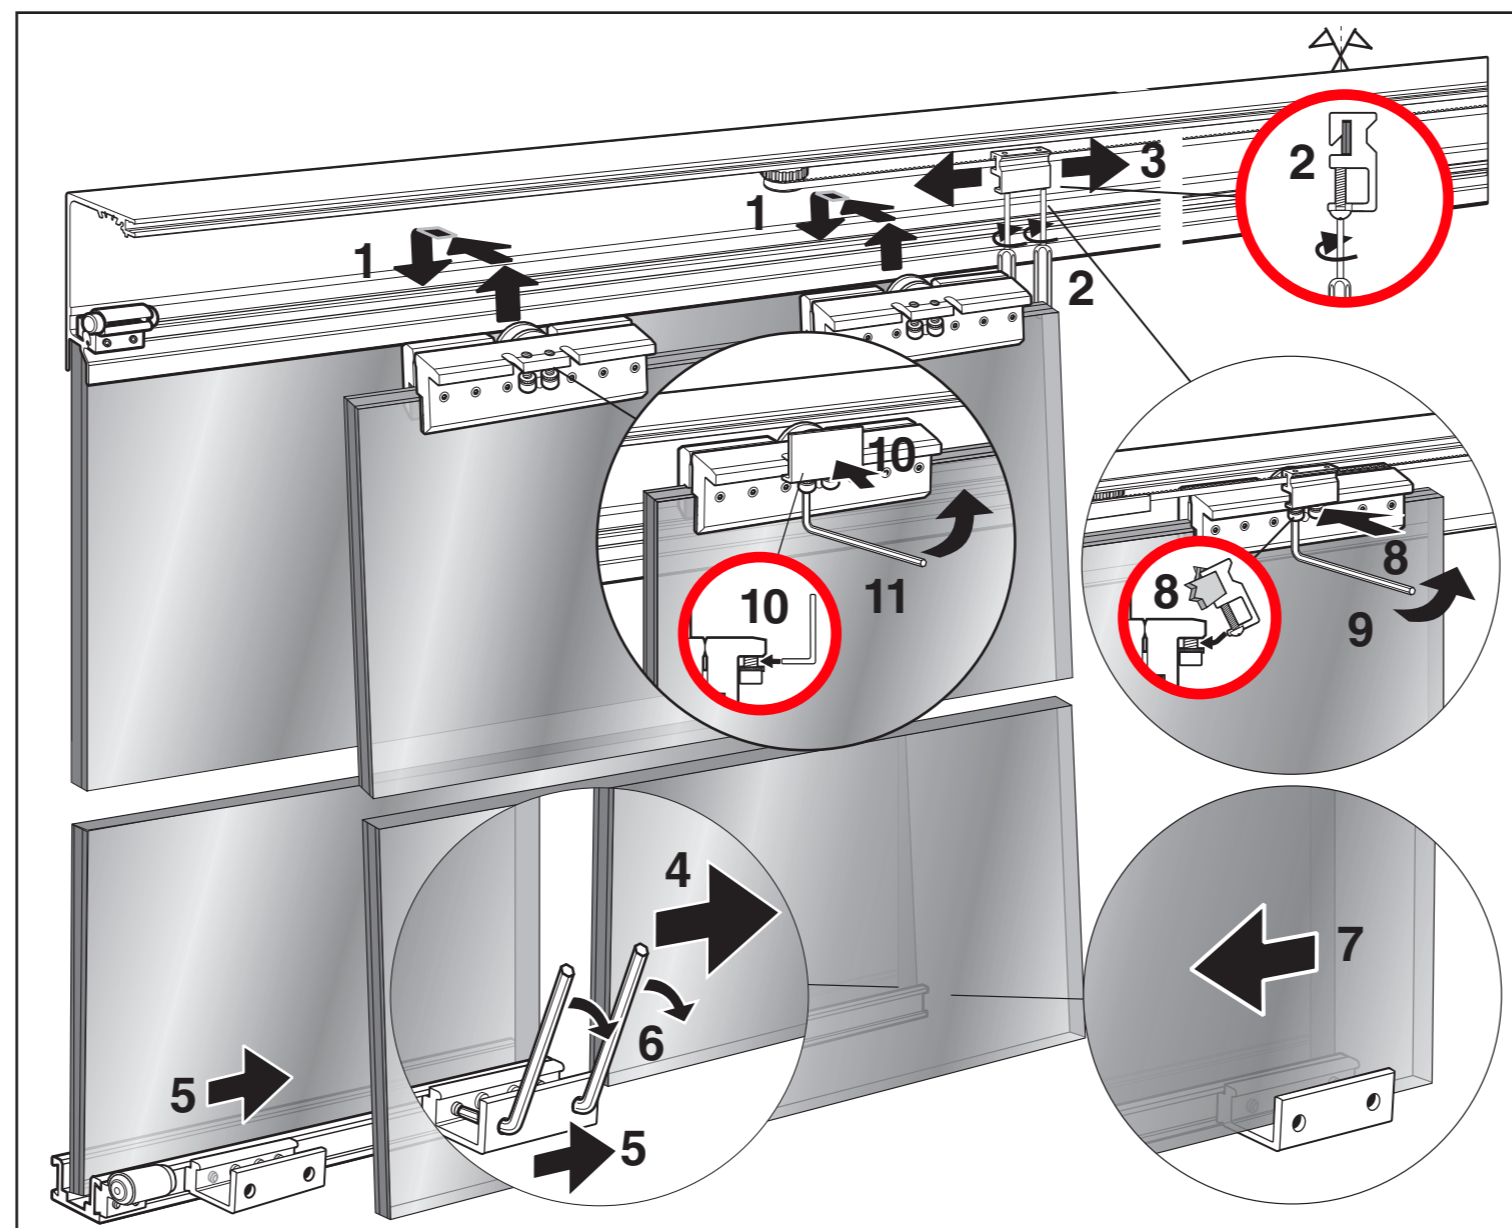

B ROLMATIC COMPAK® V12 - ROLMATIC CORNER® V12

GAMA	Pf	A	V1
G1	3.000 mm 9' 10 1/8"	650-750 mm 2' 1 9/16" - 2' 5 1/2"	2.275-2.625 mm 7 5/16" - 8 7/8"
G2	4.000 mm 13' 1 1/2"	750-1.000 mm 2' 5 1/2" - 3' 3 3/8"	2.625-3.000 mm 8 7/8" - 9 10 1/8"
G3	5.000 mm 16' 4 7/8"	1.000-1.250 mm 3' 3 3/8" - 4' 1 3/16"	3.000-2.400 mm 9 10 1/8" - 7 10 1/2"

ROLMATIC CORNER® V12

ROLMATIC COMPAK® V12

C ROLMATIC COMPAK® V12 - ROLMATIC CORNER® V12

D ROLMATIC COMPAK® V12 - ROLMATIC CORNER® V12