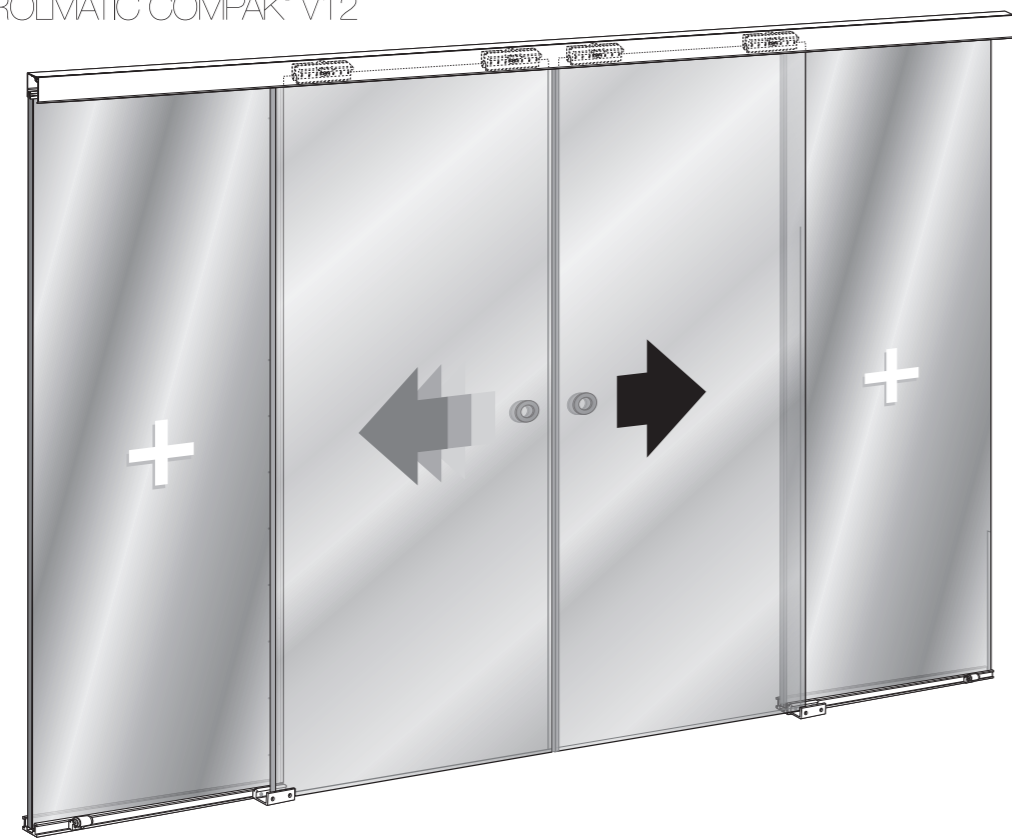

KLEIN®

Instrucciones / Instructions / Anweisungen / Instructions

ROLMATIC COMPAK® 12 mm
ROLMATIC CORNER® 12 mm

ROLMATIC COMPAK® V12