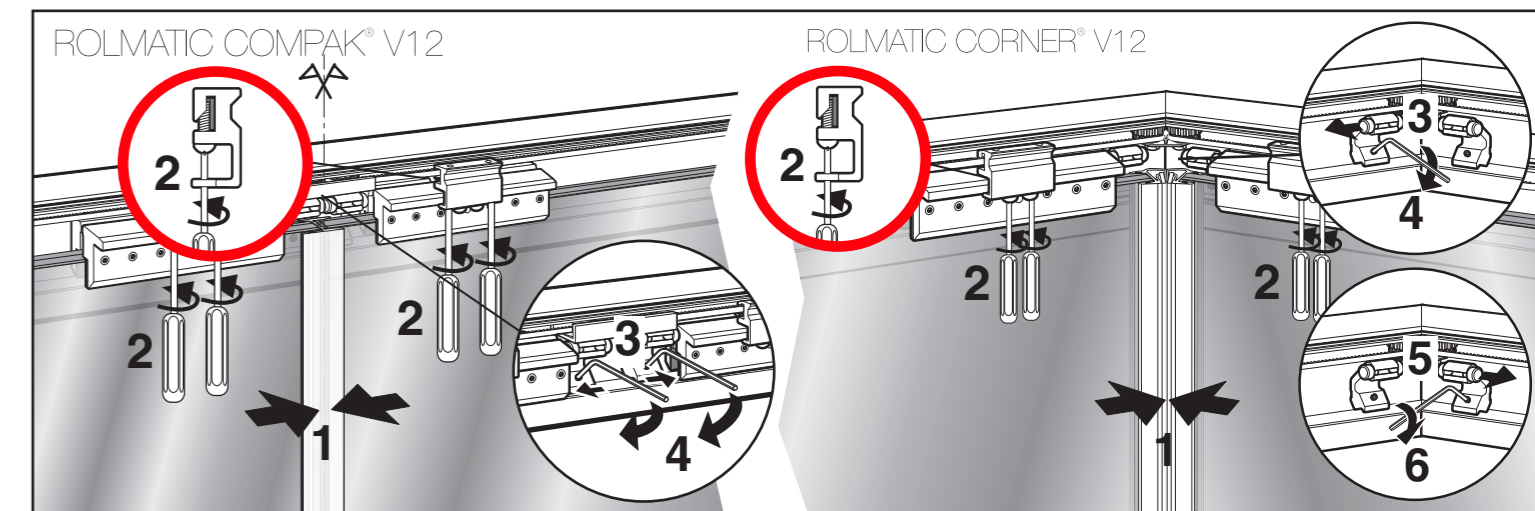

B ROLMATIC COMPAK® V12 - ROLMATIC CORNER® V12

GAMA	Pf	A	V1
G1	3.000 mm 9' 10 1/8"	650-750 mm 2' 1 9/16" - 2' 5 1/2"	2.275-2.625 mm 7 5/16" - 8 7/8"
G2	4.000 mm 13' 1 1/2"	750-1.000 mm 2' 5 1/2" - 3' 3 3/8"	2.625-3.000 mm 8 7/8" - 9 10 1/8"
G3	5.000 mm 16' 4 7/8"	1.000-1.250 mm 3' 3 3/8" - 4' 1 3/16"	3.000-2.400 mm 9 10 1/8" - 7 10 1/2"

ROLMATIC CORNER® V12

ROLMATIC COMPAK® V12

C ROLMATIC COMPAK® V12 - ROLMATIC CORNER® V12

D ROLMATIC COMPAK® V12 - ROLMATIC CORNER® V12