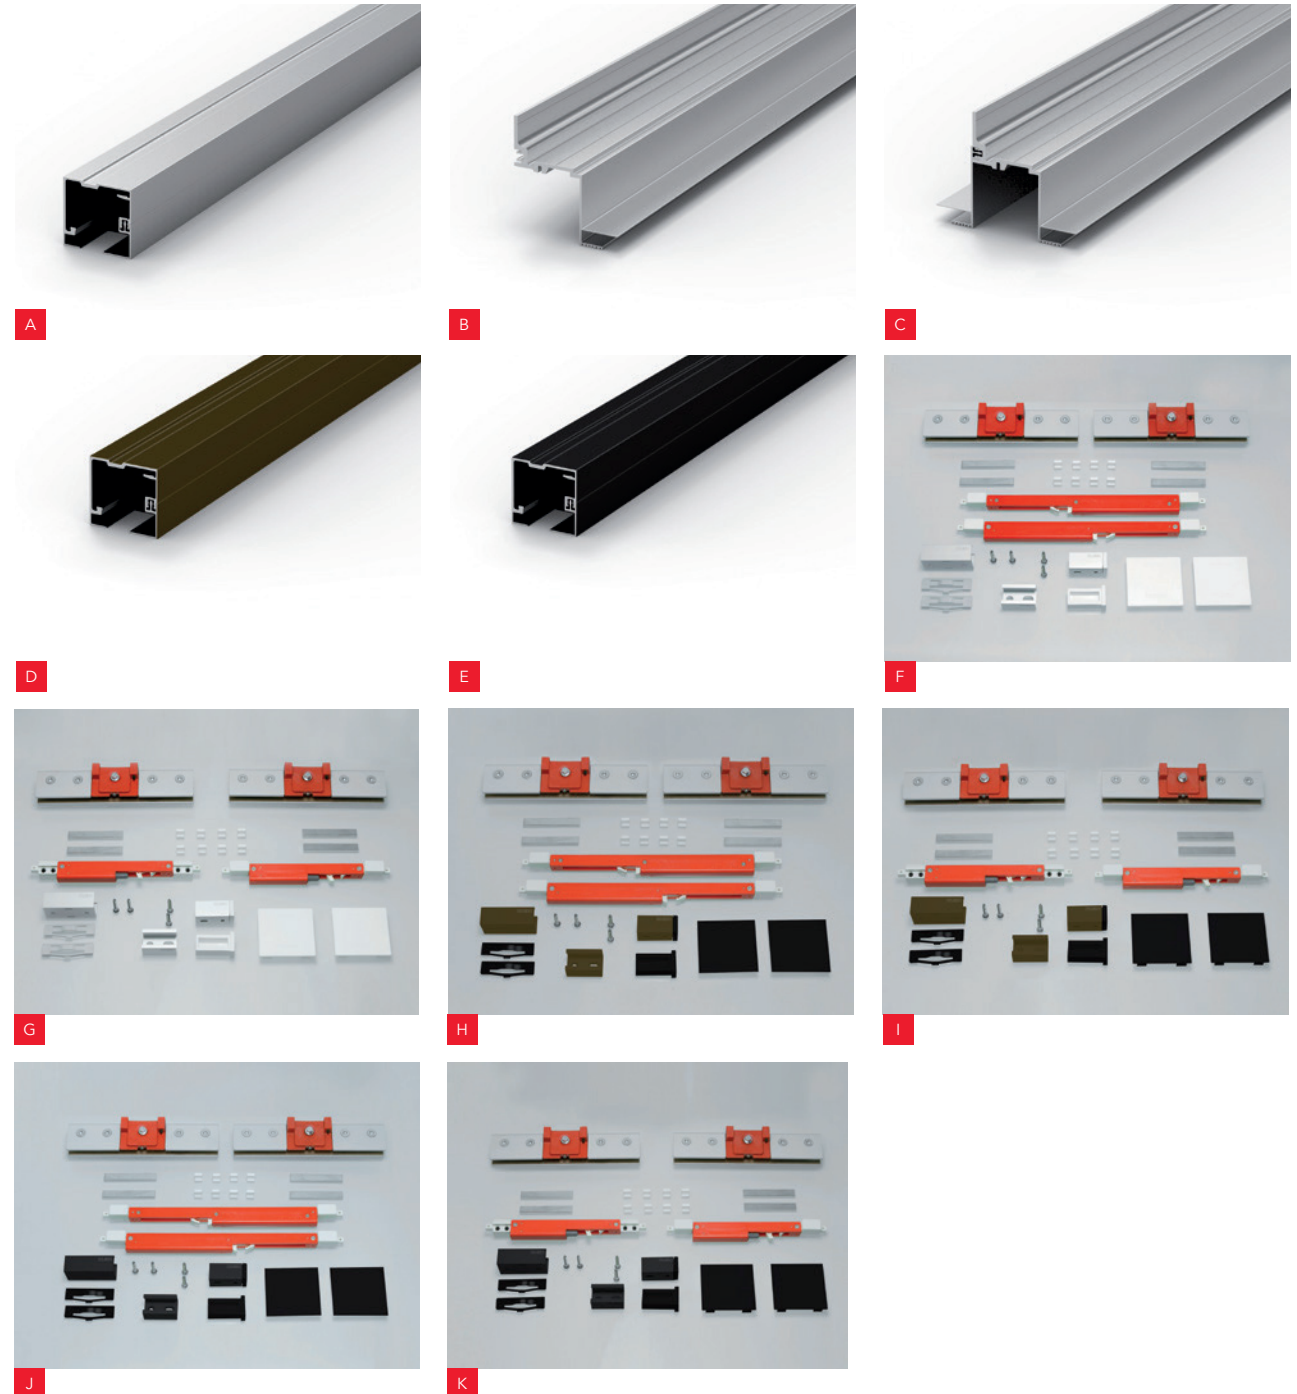

UNIKGLASS+ 100 NEGRO				
Ref.	Descripción	U.	Img.	
8434	KIT UKG+ 100 KSC PERFIL PARED 118"	1	E+J	
8436	KIT UKG+ 100 KSC PERFIL PARED 157"	1	E+J	
8444	KIT UKG+ 100 KBS PERFIL PARED 118"	1	E+K	
8446	KIT UKG+ 100 KBS PERFIL PARED 157"	1	E+K	
8435	KIT UKG+ 100 KSC PERFIL TECHO 118"	1	E+J	
8437	KIT UKG+ 100 KSC PERFIL TECHO 157"	1	E+J	
8445	KIT UKG+ 100 KBS PERFIL TECHO 118"	1	E+K	
8447	KIT UKG+ 100 KBS PERFIL TECHO 157"	1	E+K	
8402	JGO. ACC. UKG+100 KSC	1	J	
8452	JGO. ACC. UKG+100 KBS+	1	K	

UNIKGLASS+ 100 BRONCE				
Ref.	Descripción	U.	Img.	
8430	KIT UKG+ 100 KSC PERFIL PARED 118"	1	D+H	
8432	KIT UKG+ 100 KSC PERFIL PARED 157"	1	D+H	
8440	KIT UKG+ 100 KBS PERFIL PARED 118"	1	D+I	
8442	KIT UKG+ 100 KBS PERFIL PARED 157"	1	D+I	
8431	KIT UKG+ 100 KSC PERFIL TECHO 118"	1	D+H	
8433	KIT UKG+ 100 KSC PERFIL TECHO 157"	1	D+H	
8441	KIT UKG+ 100 KBS PERFIL TECHO 118"	1	D+I	
8443	KIT UKG+ 100 KBS PERFIL TECHO 157"	1	D+I	
8401	JGO. ACC. UKG+100 KSC	1	H	
8451	JGO. ACC. UKG+100 KBS+	1	I