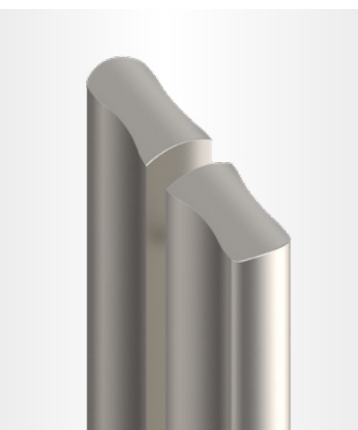

Reconceptualizing problem areas

TO GIVE YOU
THE BEST SOLUTION

Glass can break fairly easily if you try
to screw a handle onto the panel.

TEMPO PREVENTS RISK OF BREAKAGE

KLEIN has designed their new **TEMPO** handle with an adhesive option. Just one more way to support glass professionals, simplifying installation and reducing risk.

PERFECT DETAILS

You will be seduced by its ergonomic design and the thought given to its finish. The adhesive version of the **TEMPO** handle is an integral, beautiful piece, without any holes or visible glue.

NOT CONVINCED?

You may prefer
the screw-on option!

28"

Screw-on

12"

Screw-on

28 "

Adhesive

12 "

Adhesive

Versatility

The TEMPO handle sticks to glass and gets screwed onto wood, for impeccable finishes.

Another opportunity to customize, based on the importance that you want to give the accessory.