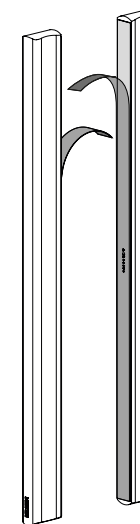

Its **three possible finishes** make TEMPO an ideal final detail, regardless of the style of your project.

Choose: you decide.

	FOR WOOD		
12 "	1203	1273	1223
28 "	1207	1277	1227

	FOR GLASS		
12 "	1213	1283	1233
28 "	1217	1287	1237