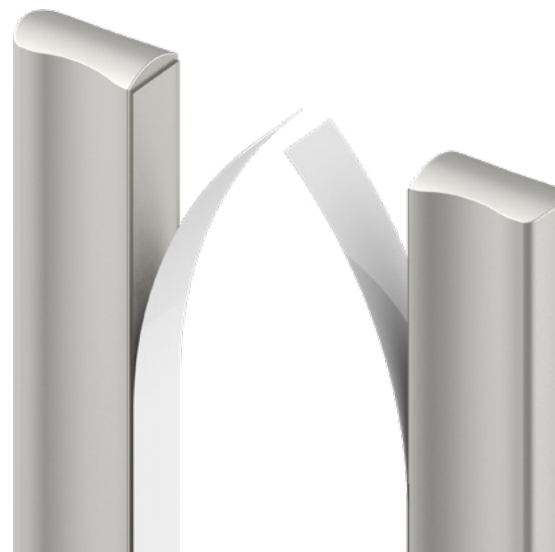

Solid aluminum, its smooth finishes, and the sensuality of its discreet curves give **TEMPO** its own personality and elegance. Discretion capable of adapting to any style. Character that can always be recognized: ergonomics wrapped in simple and suggestive beauty. An accessory that makes the difference.

Reconceptualizing problem areas

TO GIVE YOU
THE BEST SOLUTION

Glass can break fairly easily if you try
to screw a handle onto the panel.

TEMPO PREVENTS RISK OF BREAKAGE

KLEIN has designed their new **TEMPO** handle with an adhesive option. Just one more way to support glass professionals, simplifying installation and reducing risk.

PERFECT DETAILS

You will be seduced by its ergonomic design and the thought given to its finish. The adhesive version of the **TEMPO** handle is an integral, beautiful piece, without any holes or visible glue.