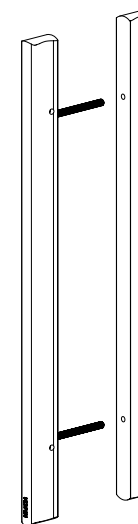

Its **three possible finishes** make TEMPO an ideal final detail, regardless of the style of your project.

Choose: you decide.

	FOR WOOD		
12 "	1203	1273	1223
28 "	1207	1277	1227

	FOR GLASS		
12 "	1213	1283	1233
28 "	1217	1287	1237