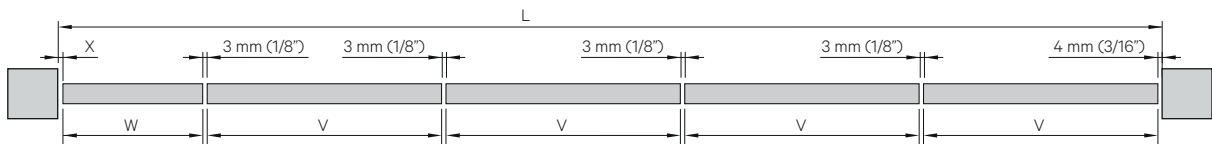

LITE FOLD 100 CENTRAL

$$V = \frac{L - (X + 44 \text{ mm}) - (N-1) \times 3 \text{ mm}}{(N-0,5)} \quad W = \frac{V}{2} + 44 \text{ mm}$$

$$V = \frac{L - (X + 1 \frac{23}{32} \text{") - (N-1) \times 1/8 \text{")}}{(N-0,5)} \quad W = \frac{V}{2} + 1 \frac{23}{32} \text{")}$$

V Min. = 350 mm (13 13/16")

V Max. = 900 mm (35 7/16")

Espeor Puerta (Panel Thickness)	X
35 mm (1 3/8")	5 mm (3/16")
40 mm (1 9/16")	6 mm (1/4")
45 mm (1 3/4")	7 mm (9/32")
50 mm (2")	8 mm (5/16")

N = Número de hojas (Number of panels)