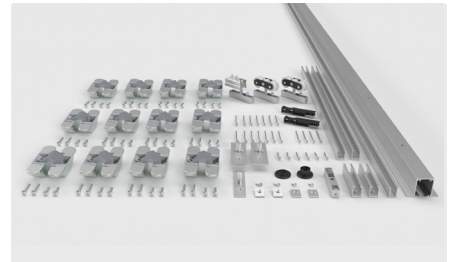

REFERENCIAS / REFERENCES / RÉFÉRENCES / REFERENZ

F