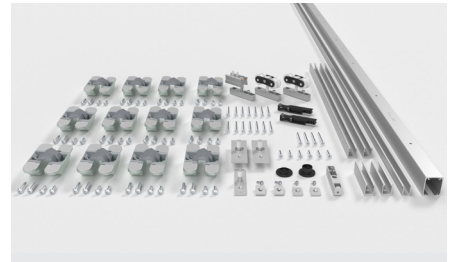

REFERENCIAS / REFERENCES / RÉFÉRENCES / REFERENZ

C