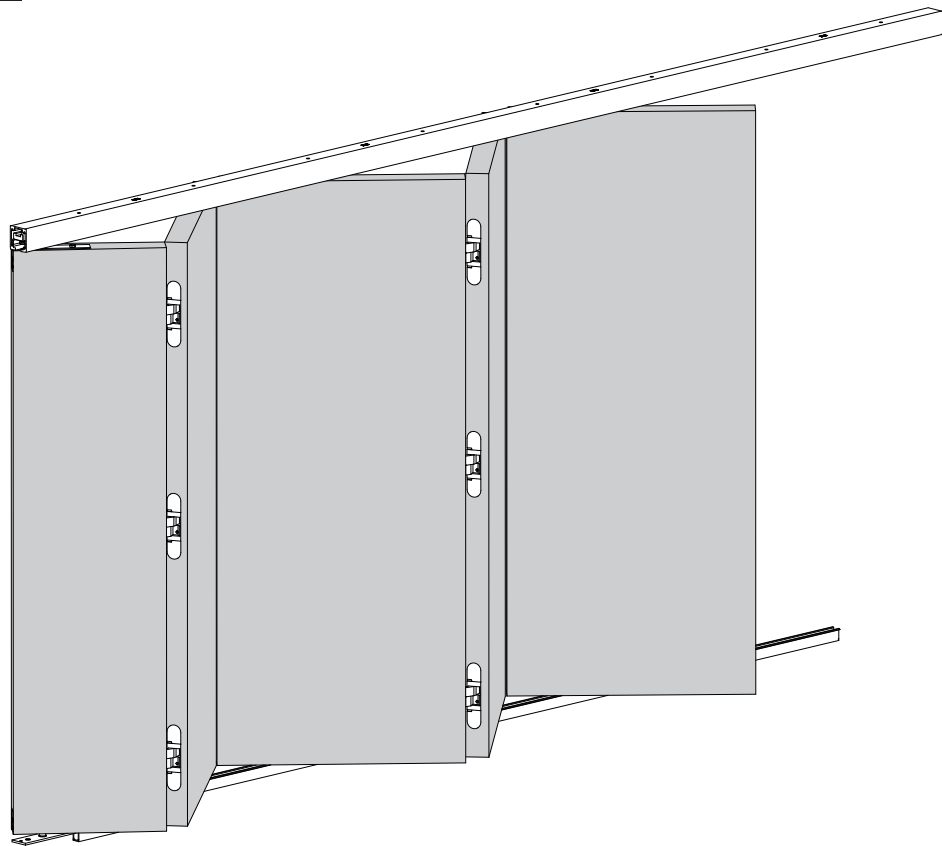

LITE FOLD 100 CENTRAL

$$V = \frac{L - (X + 44 \text{ mm}) - (N-1) \times 3 \text{ mm}}{(N-0,5)} \quad W = \frac{V}{2} + 44 \text{ mm}$$

$$V = \frac{L - (X + 1 \frac{23}{32} \text{") - (N-1) \times 1/8 \text{")}}{(N-0,5)} \quad W = \frac{V}{2} + 1 \frac{23}{32} \text{")}$$

V Min. = 350 mm (13 13/16")

V Max. = 900 mm (35 7/16")

Espeor Puerta (Panel Thickness)	X
35 mm (1 3/8")	5 mm (3/16")
40 mm (1 9/16")	6 mm (1/4")
45 mm (1 3/4")	7 mm (9/32")
50 mm (2")	8 mm (5/16")

N = Número de hojas (Number of panels)