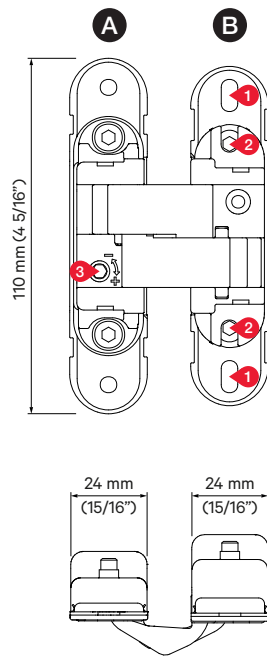

V Max. = 900 mm (35 7/16")

Esesor Puerta (Panel Thickness)	X
35 mm (1 3/8")	5 mm (3/16")
40 mm (1 9/16")	6 mm (1/4")
45 mm (1 3/4")	7 mm (9/32")
50 mm (2")	8 mm (5/16")

N = Número de hojas (Number of panels)

**LITE FOLD 100 CENTRAL**

$$V = \frac{L - (X + 44 \text{ mm}) - (N-1) \times 3 \text{ mm}}{(N-0,5)} \quad W = \frac{V}{2} + 44 \text{ mm}$$

$$V = \frac{L - (X + 1 \frac{23}{32} \text{") - (N-1) \times 1/8 \text{")}}{(N-0,5)} \quad W = \frac{V}{2} + 1 \frac{23}{32} \text{")}$$

V Min. = 350 mm (13 13/16")

V Max. = 900 mm (35 7/16")

Espeor Puerta (Panel Thickness)	X
35 mm (1 3/8")	5 mm (3/16")
40 mm (1 9/16")	6 mm (1/4")
45 mm (1 3/4")	7 mm (9/32")
50 mm (2")	8 mm (5/16")

N = Número de hojas (Number of panels)