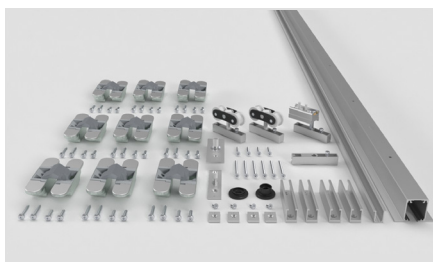

REFERENCIAS / REFERENCES / RÉFÉRENCES / REFERENZ

K