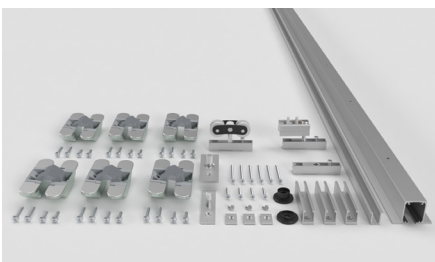

REFERENCIAS / REFERENCES / RÉFÉRENCES / REFERENZ

J