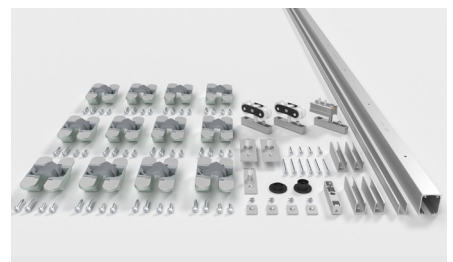

REFERENCIAS / REFERENCES / RÉFÉRENCES / REFERENZ

I