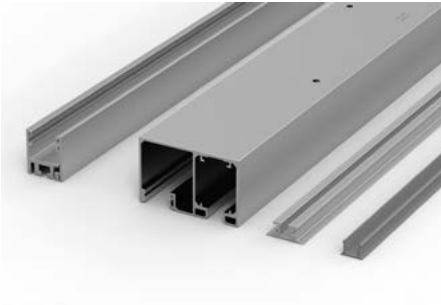

REFERENCES / REFERENCIAS

A