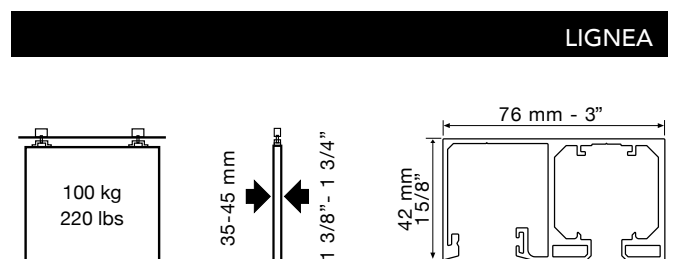

ESP

LIGNEA crea espacios combinando vidrios fijos con elegantes puertas correderas de madera. Sus perfiles verticales y uniones en T y L permiten configurar cerramientos acristalados completos y retornos acristalados a 90°.

La belleza de dos materiales únicos, realizada por un armónico contraste.

- Instalación vista a techo.
- Montaje rápido e intuitivo para una ejecución eficiente:
  - Perfil inferior en doble "L" para una fácil inserción frontal del vidrio fijo.
  - Uniones en T y L para configuraciones en U o retorno a 90°.
- Disponible con o sin perfil inferior para el vidrio fijo.
- Ausencia de guías en el suelo para liberar la zona de paso.
- Vidrio fijo de 1/2" o 5/8".
- Hasta 220 lbs por panel corredero de madera, de entre 1 3/8" and 1 3/4" de grosor.
- Perfil de aluminio anodizado Silver, Negro Mate y Bronce Mate.
- Deslizamiento silencioso y con mínimo esfuerzo.
- Cierre suave y sin golpes asegurado.
- Garantía KLEIN® 5 años.
- Frenado de la puerta: KSC, Klein Soft Closing Detención suave controlada. Admite hojas desde 29 1/2" de ancho.