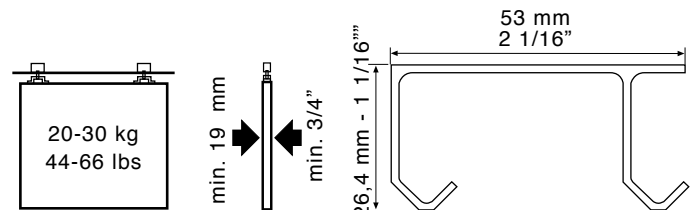

ESP

K está diseñado para apertura de muebles y armarios mediante uno o varios paneles de madera correderos paralelos consiguiendo varios accesos dentro de la misma aplicación.

- Ideal para armarios, muebles, archivadores...
- Sistema práctico para funcionamiento operativo diario.
- Perfil simple de acero en "Neocrom" o "Sendzimir". Perfil doble de aluminio natural.
- Sujeción de la puerta por sistema regulable en altura.
- Rodamiento con eje de fricción (K 20) o de bolas (K 30)
- Puerta de hasta 30 Kg.
- Instalación a techo.

Sistemas testados hasta 100.000 ciclos según la norma EN1527.

FRA

K a été conçu pour l'ouverture de placards grâce à un ou plusieurs panneaux coulissants en bois, permettant d'obtenir divers accès dans la même la application.

- Idéale pour armoires, meubles, ...
- Système pratique pour une utilisation quotidienne.
- Rail simple en acier "Neocrom" ou "Sendzimir". Double en aluminium naturel.
- Système fixation par régulation en hauteur.
- Roulement à friction (K 20) ou à billes (K 30).
- Portes pesant jusqu'à 30 Kg.
- Installation au plafond.

Systèmes testés jusqu'à 100.000 cycles selon la norme En1527.

ENG

K is designed for furniture and closets' openings sliding one or several panels parallel to each other granting multiple accesses within the same application.

- Ideal for furniture, closets, and office files boxes...
- System handy for diary operations.
- "Neocrom" or "Sendzimir" single steel profile. Double natural aluminium profile.
- Height adjustment system.
- Friction bearings (K 20) or Ball bearing system (K 30).
- Doors up to 30 Kg.
- Top hung mounted.

Systems tested up to 100.000 cycles as per standard EN1527.

DEU