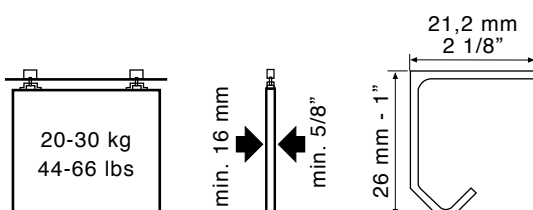

Systèmes testés jusqu'à 100.000 cycles selon la norme En1527.

ENG

K is designed for furniture and closets' openings sliding one or several panels parallel to each other granting multiple accesses within the same application.

- Ideal for furniture, closets, and office files boxes...
- System handy for diary operations.
- "Neocrom" or "Sendzimir" single steel profile. Double natural aluminium profile.
- Height adjustment system.
- Friction bearings (K 20) or Ball bearing system (K 30).
- Doors up to 30 Kg.
- Top hung mounted.

Systems tested up to 100.000 cycles as per standard EN1527.

DEU

K ist für die Öffnung von Möbel und Schränke designert worden, indem Sie aus Holz eine oder mehrere Parallel-Schiebe-Panel innerhalb der gleichen Anwendung mehrere Zugänge erzielt.

- Ideal für Schränke, Möbel, Aktenschrank ...
- Praktisches System für die tägliche Anwendung.
- "Neocrom" oder „Sendzimir“ Sthl-Profil. Natürlich doppel Aluminium-Profil.
- Haltung der Tür durch Höhenverstellungssystem.
- Gleitlager (K 20) oder Kugellager (K 30).
- Türen bis zu 30 Kg.
- Deckeinstallation.

Systeme gemäß der Norm EN1527 bis 100.000 Zyklen getestet.

K 20/30